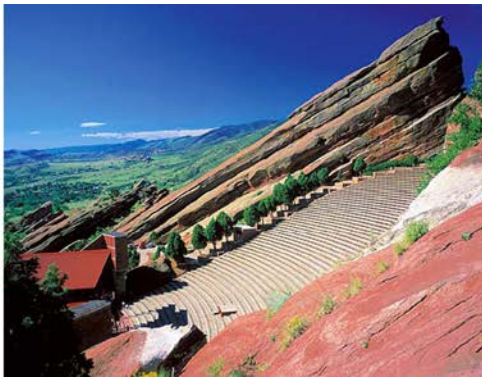

DENVER CITY CENTER AREA ATTRACTIONS

The Denver Marriott City Center is located in the heart of Denver's Downtown Neighborhood. This prime location provides ample shopping, restaurants and activities within steps of the hotel.